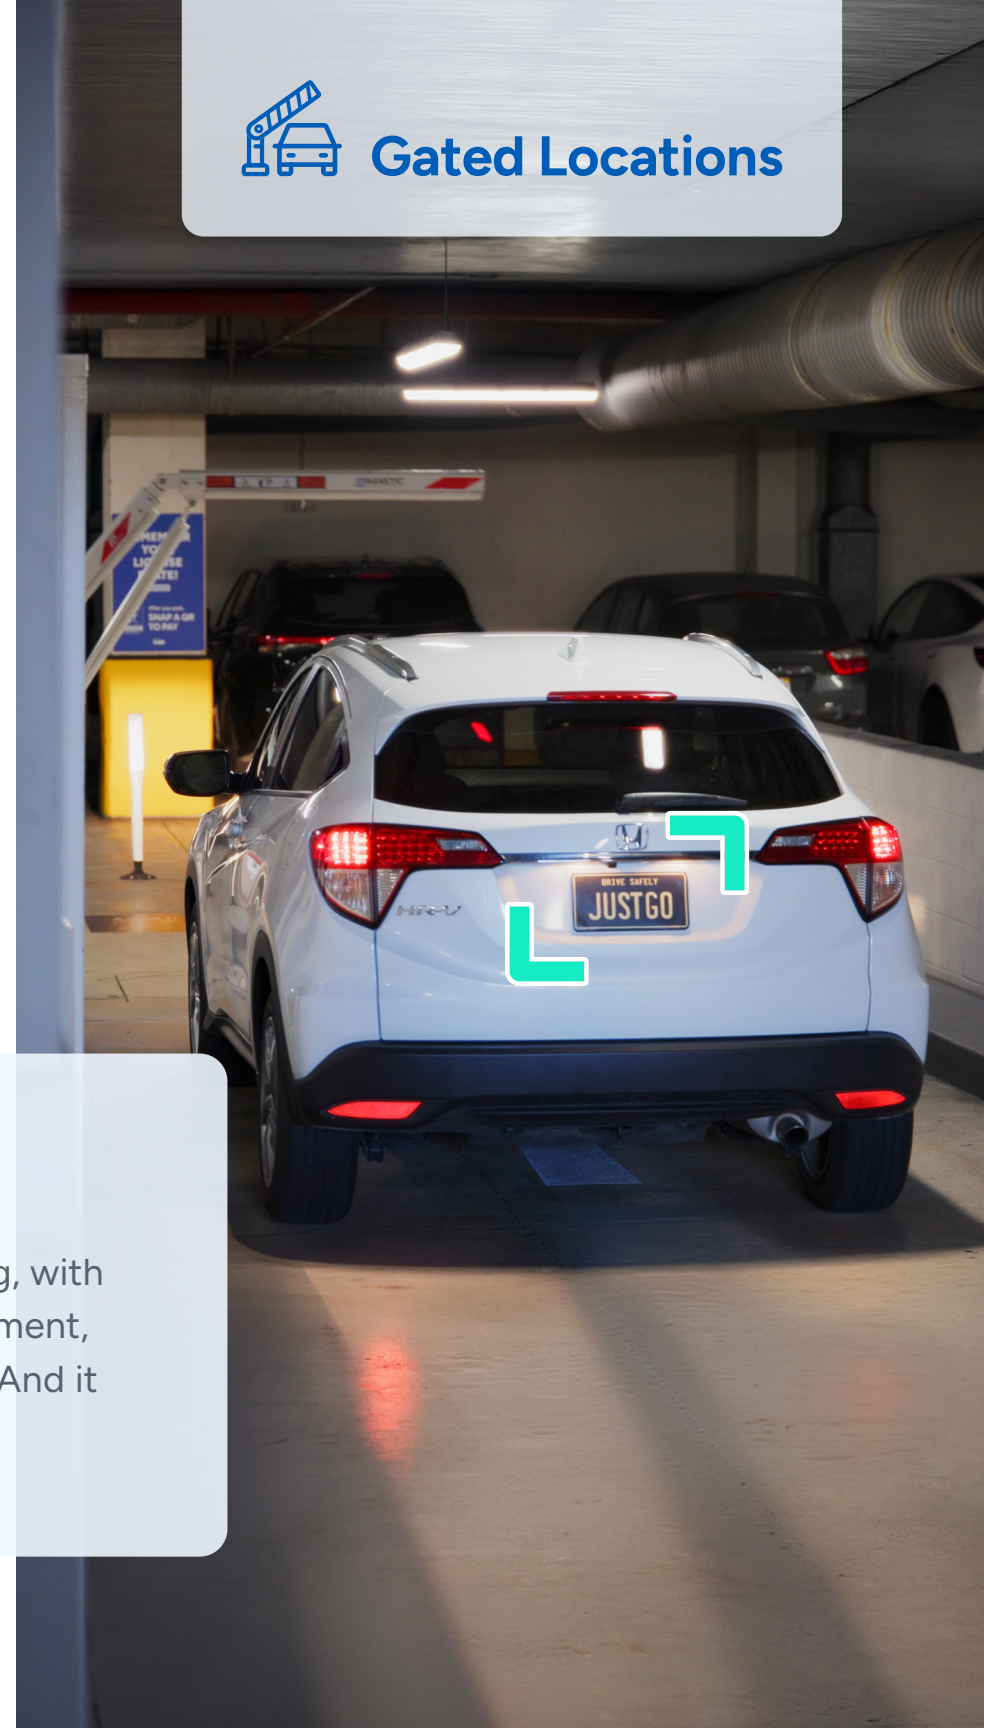

JustGo

 Gated Locations

JUST ENTER. JUST EXIT. JUSTGO!

Our AI vision technology gives customers fast, effortless entry and exit without all the friction of getting a citation. Automatic payment makes for happy customers, and gates capture maximum revenue.

HOW IT WORKS

AI-powered **License Plate Recognition** identifies vehicles, instantly opening the gate at entry and exit. After a one-time sign up, just drive in next time and get a text - **no stopping, no apps, no paper tickets.**

WHAT YOU GET

Auto entry and exit keeps customers moving, with **zero citation backlash.** Gates guarantee payment, so there's **no chasing Accounts Receivable.** And it works with kiosks or without. Your choice.

Your Car is Your Ticket

AI cameras instantly open the gate, and send the customer a welcome text. At exit, we match their plate, charge their card, then open the gate and send their receipt.

Works Everywhere